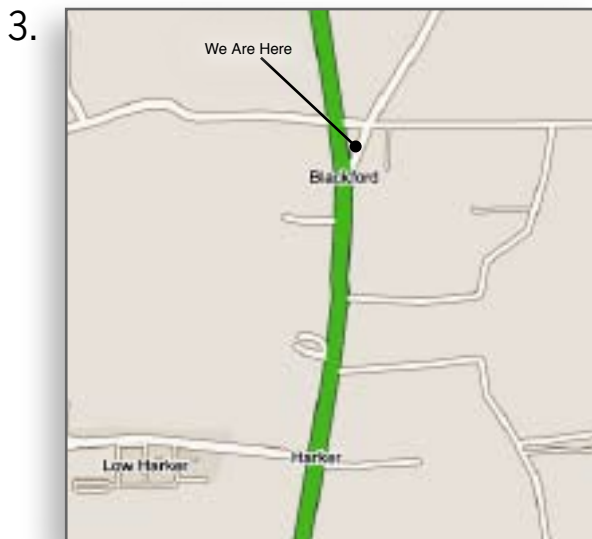

Directions and Contact information

Maps of Cumbria through to Blackford via M6 and A74 and A69.

Alan Tuer Limited
Northview,
Blackford,
Carlisle.

Tel: 01228 674717
Mobiles: 07801 646201 and 07885 582560

E-mail: alantuer@btconnect.com